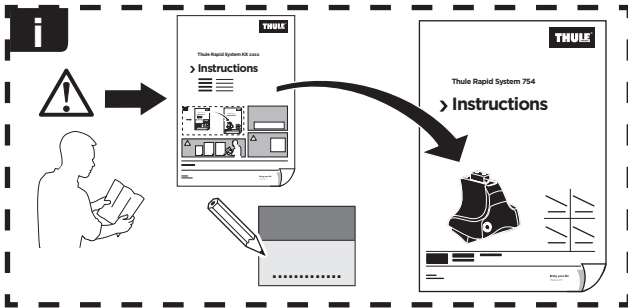

Thule Rapid System Kit 1023

> Instructions

NISSAN Bluebird, 4-dr Sedan, 96-01

INFINITI G20, 4-dr Sedan, *99-02

NISSAN Primera (P11), 4-dr Sedan, 97-01

NISSAN Primera (P11), 5-dr Hatchback, 97-01

NISSAN Sentra, 4-dr Sedan, *00-06

NISSAN Sunny, 4-dr Sedan, 99-07

*North America

ISO 11154-E